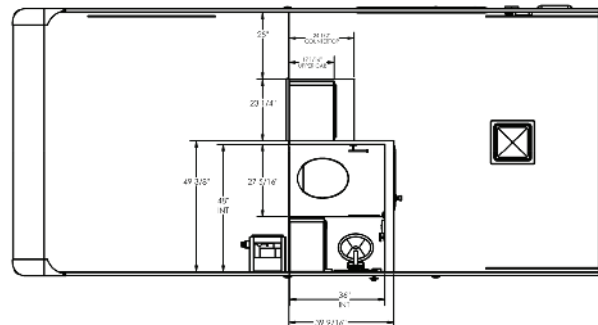

Half Bathroom w/ Kitchenette Package