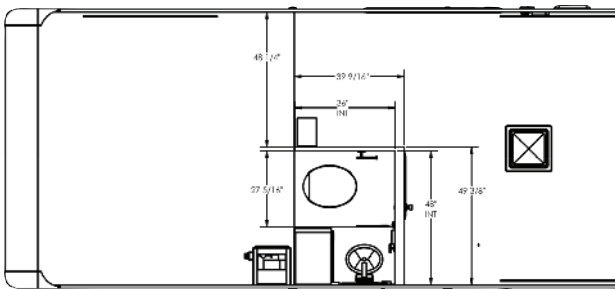

Base	Plus
In Floor Winch Box (No Winch Included)	Option	Option
In Floor Winch Box w/ 5,000# Winch	Option	Option
In Floor Storage Box	Option	Option
In Floor Spare Tire Compartment (No Spare Included)	Option	Option
In Floor Spare Tire Compartment w/ Aluminum Spare Tire	Option	Option
Spare Tire Mount w/ Aluminum Spare Tire	Option	Option
12V Awning w/ LED Lights – 20' LCI	Option	Option
Salem Vents (Pair)	Option	Option
Airline Track – Surface Mounted – Floor	Option	Option
Airline Track – Recessed – Floor	Option	Option
Upper Cabinets	Option	Option
Lower Cabinet Packages	Option	Option
Generator Compartment w/ 42" x 36" Generator Door	Option	Option
4.0 KW Generator w/ 24 Gallon Fuel Tank & Fuel Door	Option	Option
5.5 KW Generator w/ 24 Gallon Fuel Tank & Fuel Door	Option	Option
5.5 KW Generator w/ 36 Gallon Fuel Tank & Refuel Station	Option	Option
36 Gallon Fuel Station w/ Fill Door	Option	Option
Fresh Water Tank – 48 Gallons w/ Water Pump & Spigot	Option	Option

Half Bathroom Package – Sink and Stool